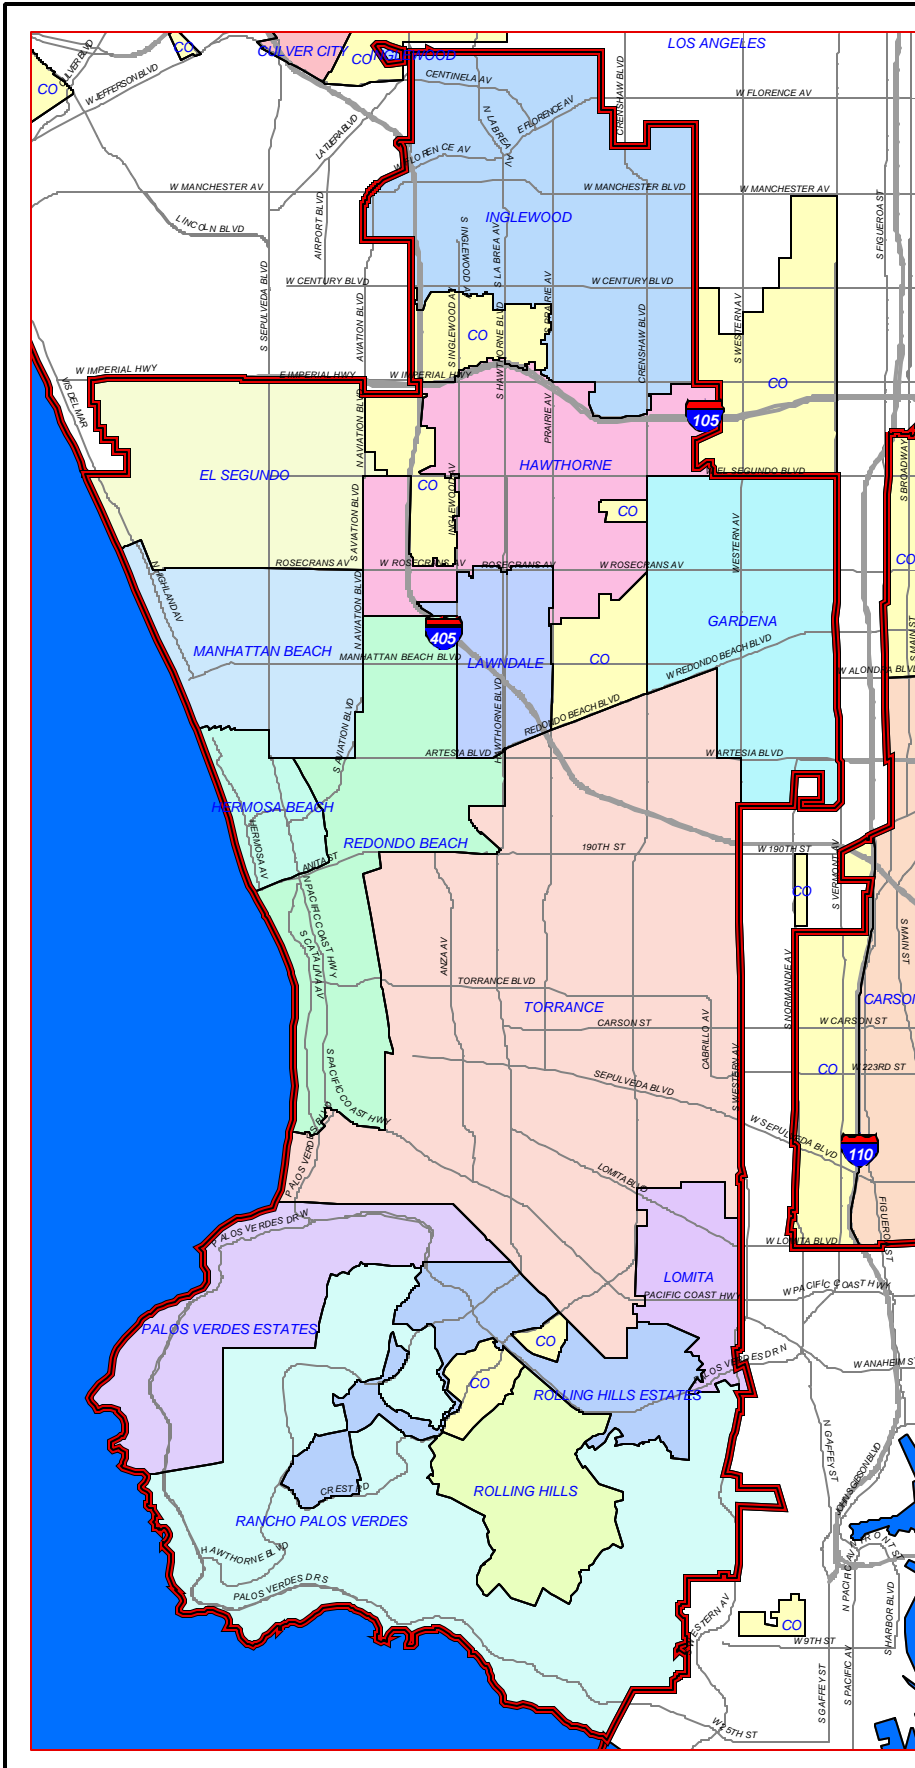

South Bay Regional MSR area

Legend

-  Roads, Thomas Bros.
-  City Boundary
-  MSR Boundary

0 0.5 1 2 Miles

1:112,000

LAFCO

February 16, 2005

**South Bay
MSR Area Water**

**Water Replenishment
District of Southern CA**

**West Basin
Municipal Water District**

LAFCO
June 20, 2005

Legend

-  Cities
-  MSR Areas
-  West Basin Municipal Water District
-  Water Replenishment District of Southern CA

0 1.5 3 6 Miles
1:355,000

Legend

- Roads, Thomas Bros.
- West Basin MWD (SOI same as district boundary)

West Basin Municipal Water District

LAFCO
September 9, 2003