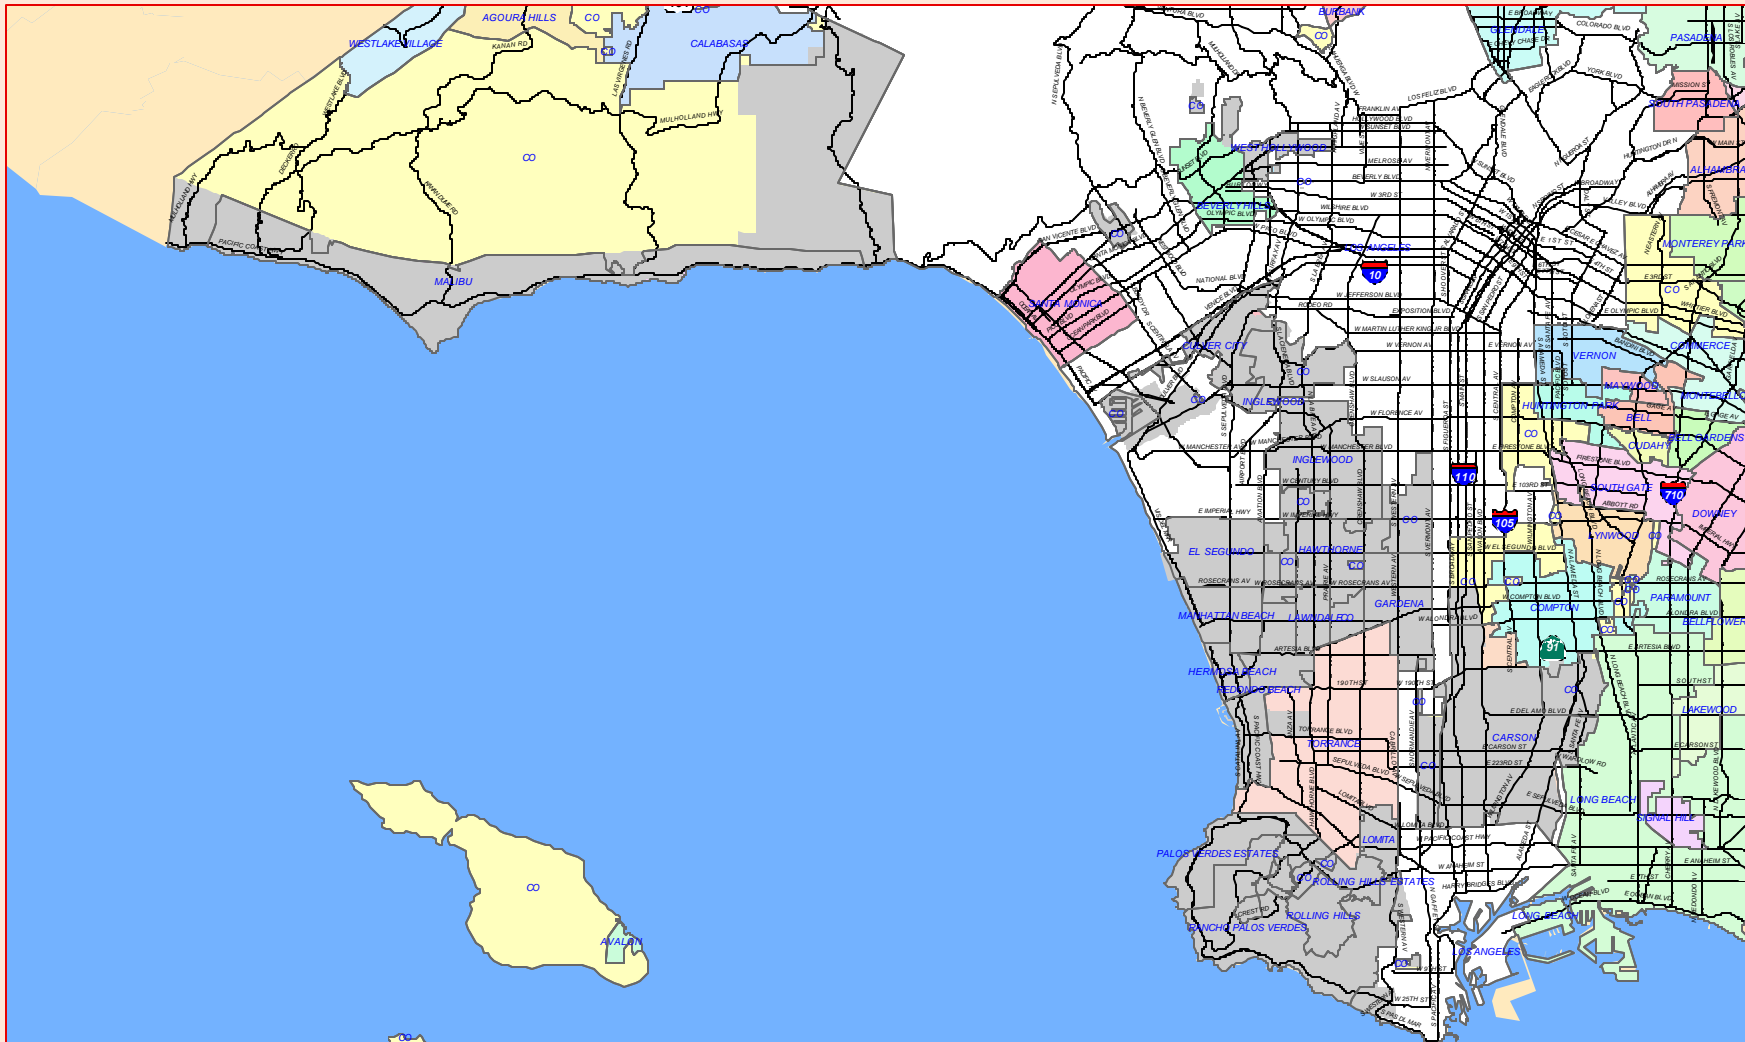

South Bay Regional MSR area

Legend

-  Roads, Thomas Bros.
-  City Boundary
-  MSR Boundary

0 0.5 1 2 Miles

1:112,000

LAFCO

February 16, 2005

**South Bay
MSR Area Water**

**Water Replenishment
District of Southern CA**

**West Basin
Municipal Water District**

LAFCO
June 20, 2005

Legend

-  Cities
-  MSR Areas
-  West Basin Municipal Water District
-  Water Replenishment District of Southern CA

0 1.5 3 6 Miles
1:355,000

Legend

- Roads, Thomas Bros.
- West Basin MWD (SOI same as district boundary)

West Basin Municipal Water District

LAFCO
September 9, 2003