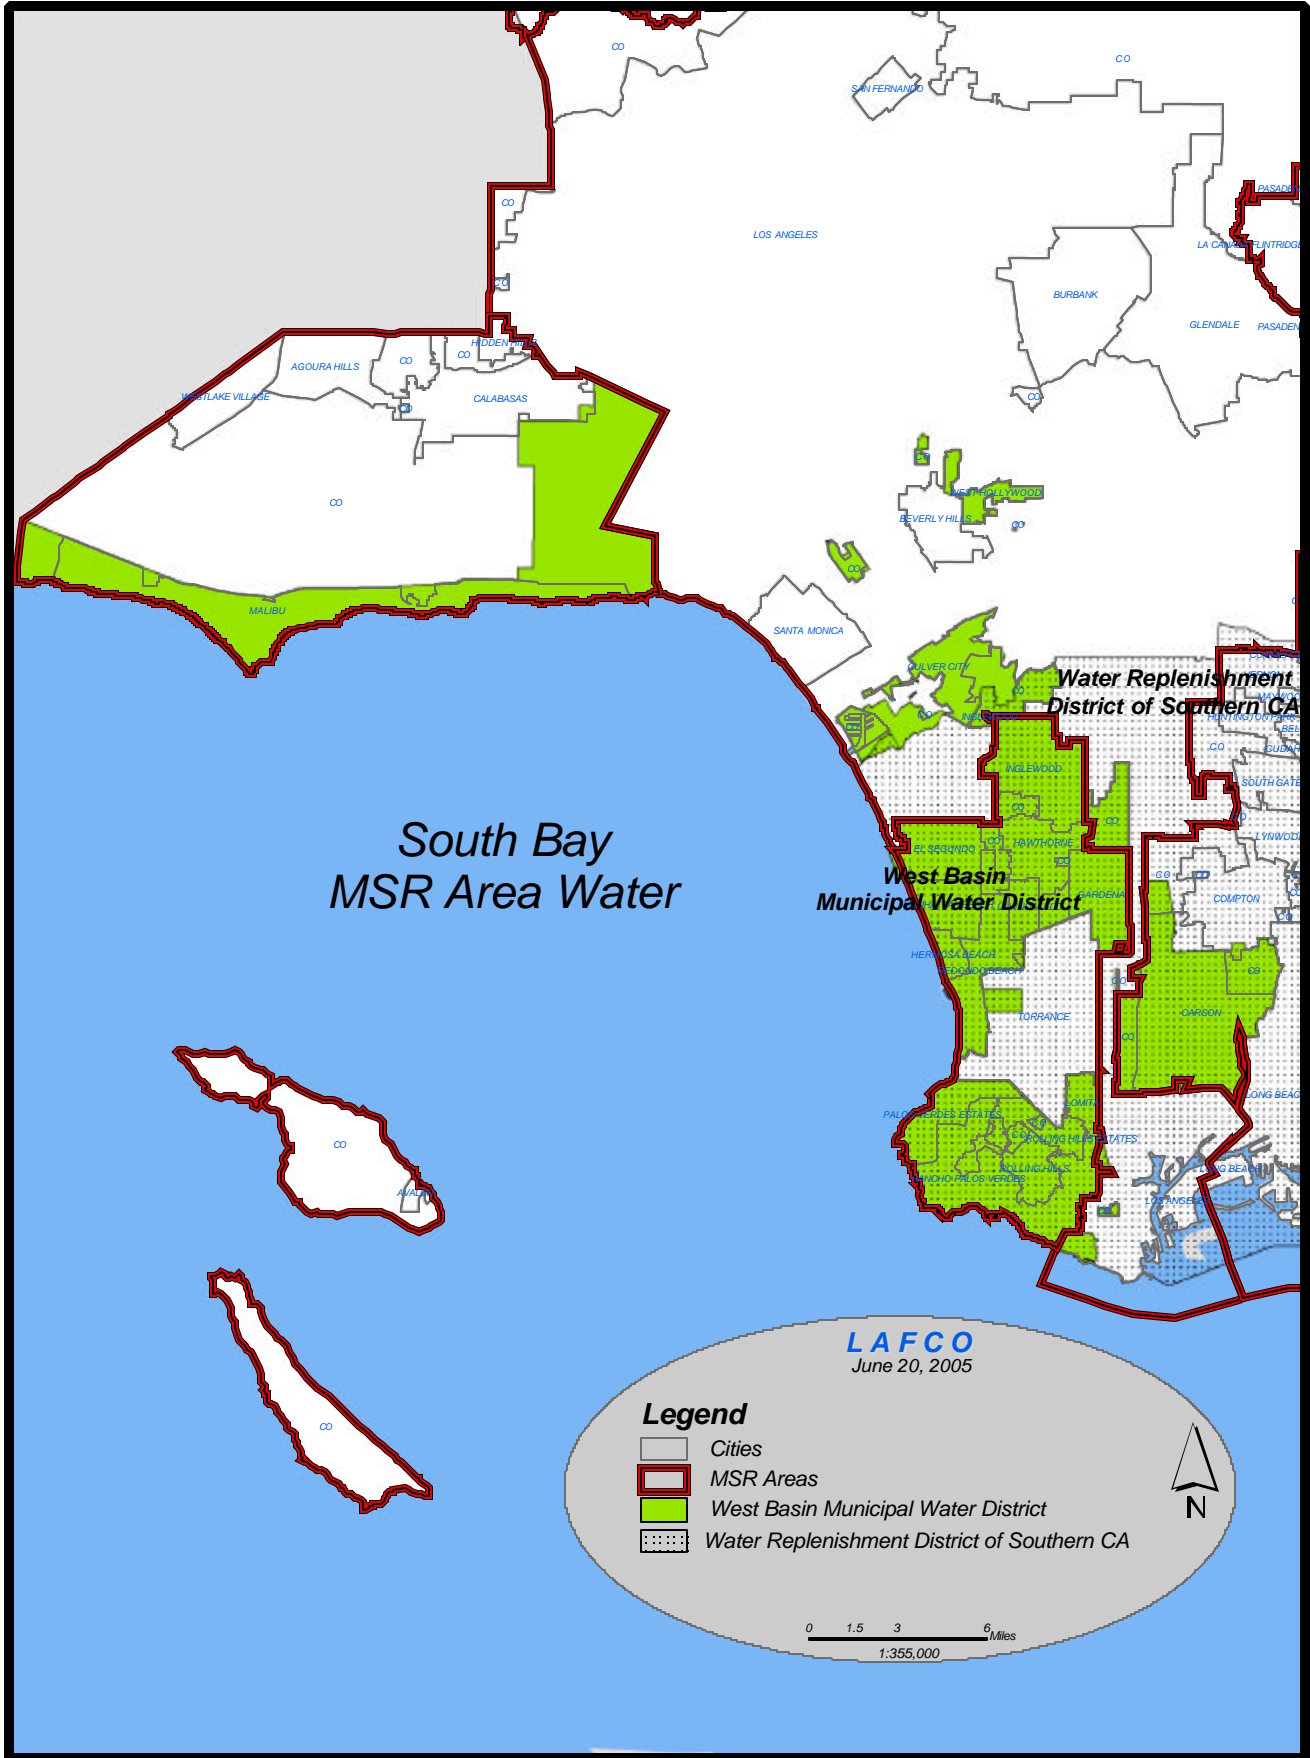

South Bay Regional MSR area

Legend

-  Roads, Thomas Bros.
-  City Boundary
-  MSR Boundary

0 0.5 1 2 Miles

1:112,000

LAFCO

February 16, 2005

**South Bay
MSR Area Water**

**Water Replenishment
District of Southern CA**

**West Basin
Municipal Water District**

LAFCO
June 20, 2005

Legend

-  Cities
-  MSR Areas
-  West Basin Municipal Water District
-  Water Replenishment District of Southern CA

0 1.5 3 6 Miles
1:355,000

Legend

- Roads, Thomas Bros.
- West Basin MWD (SOI same as district boundary)

West Basin Municipal Water District

LAFCO
September 9, 2003